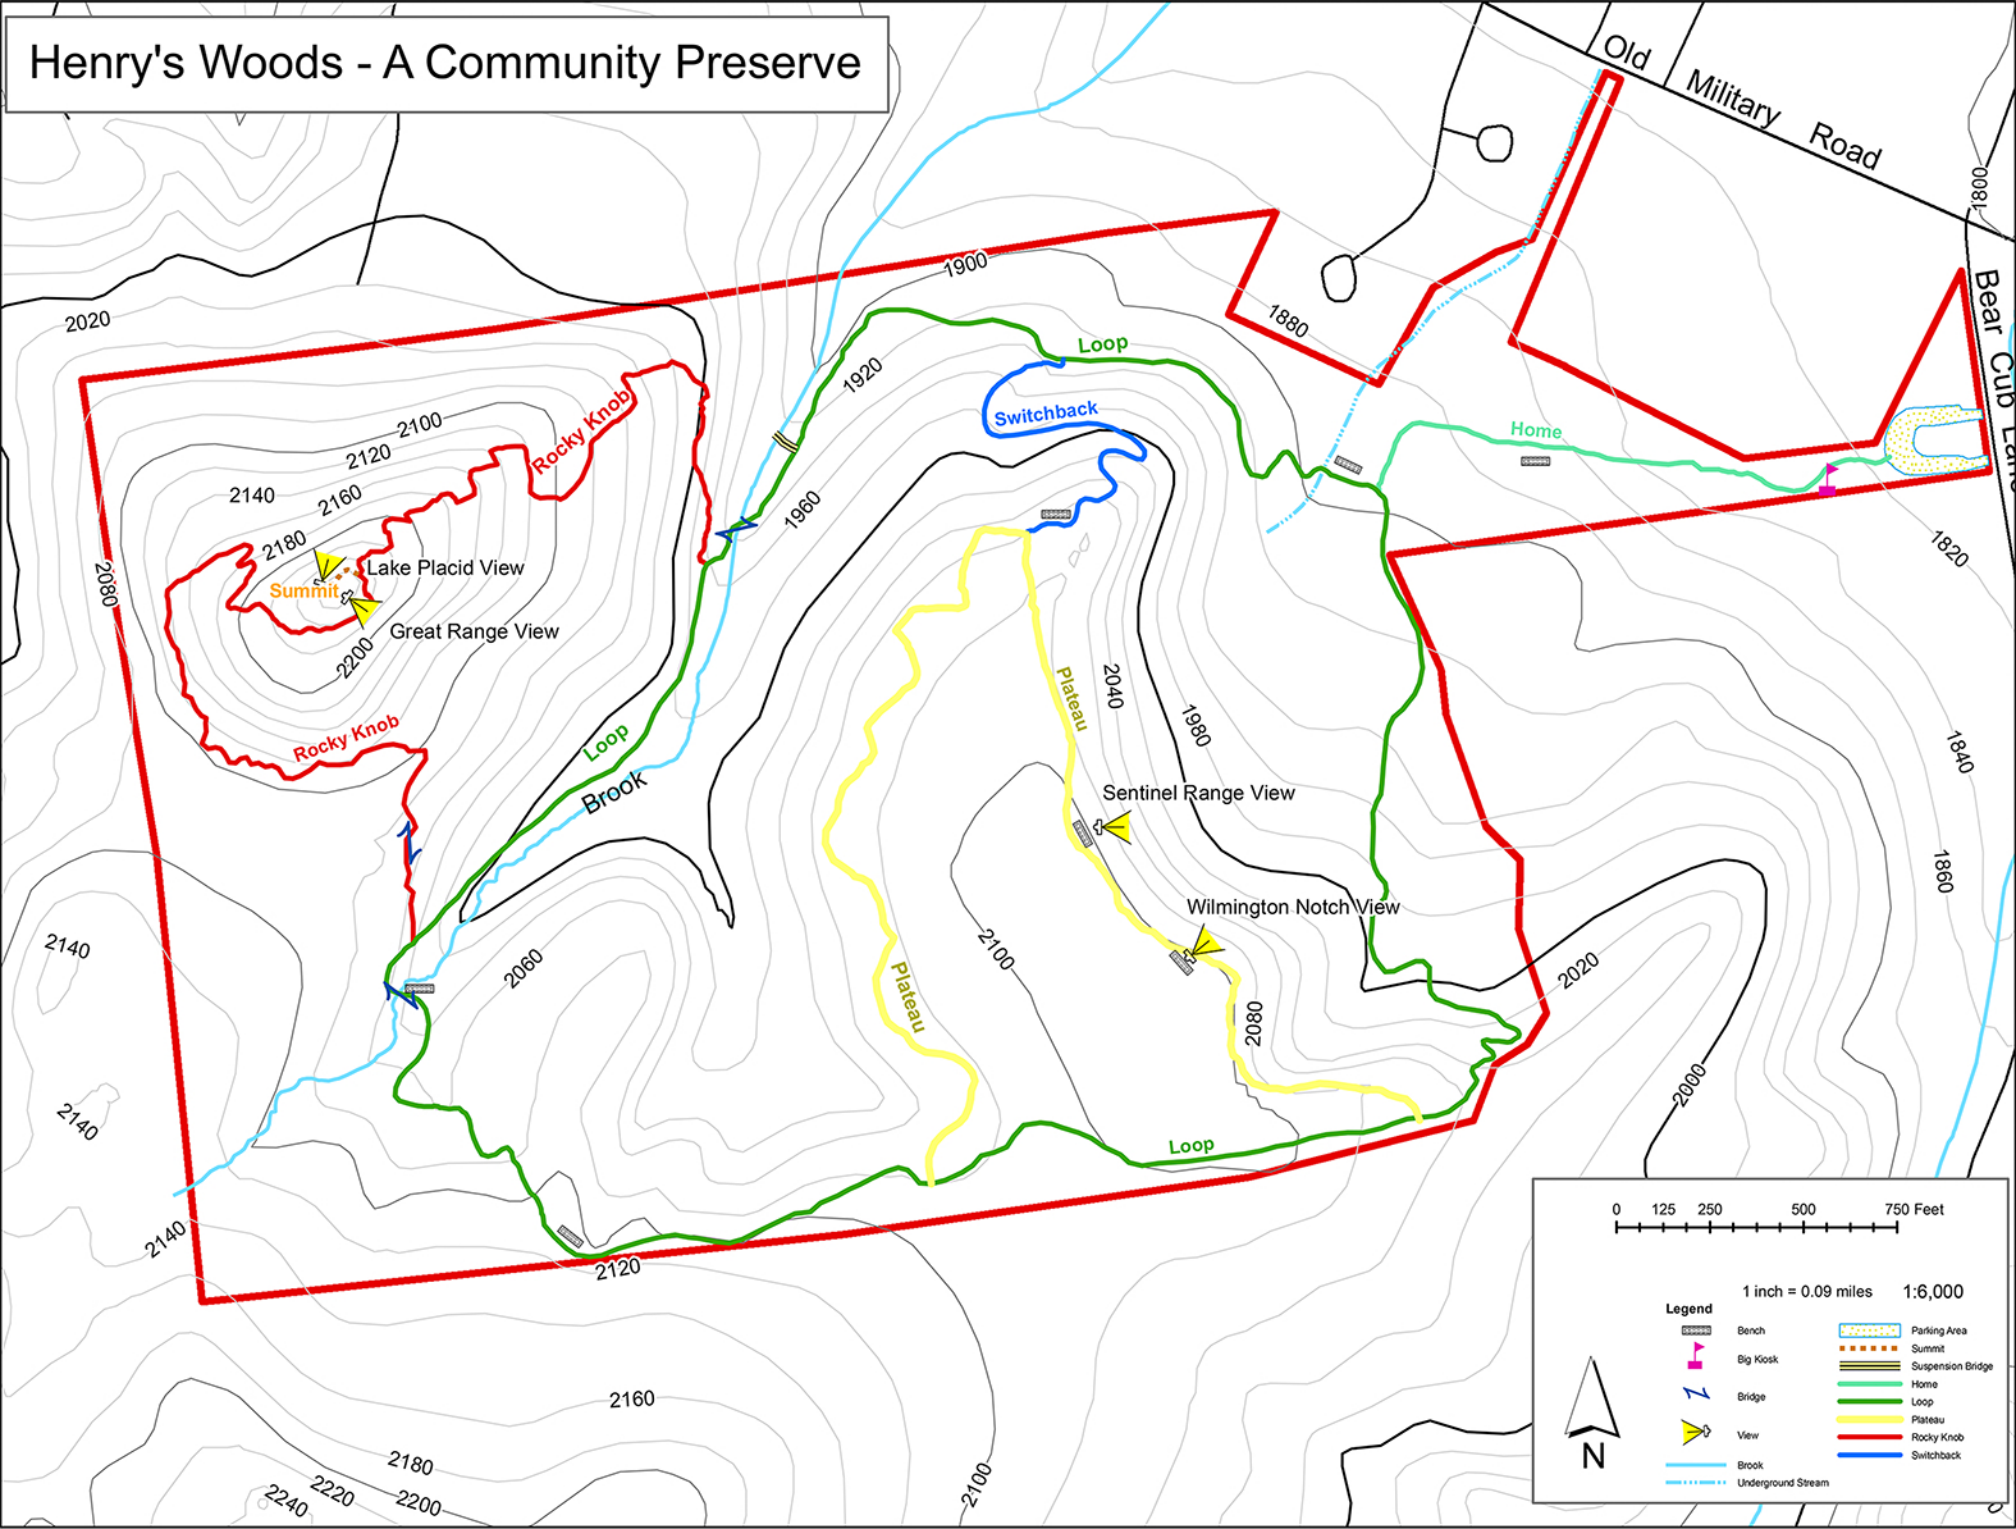

# Henry's Woods - A Community Preserve

0 125 250 500 750 Feet

1 inch = 0.09 miles 1:6,000

**Legend**
