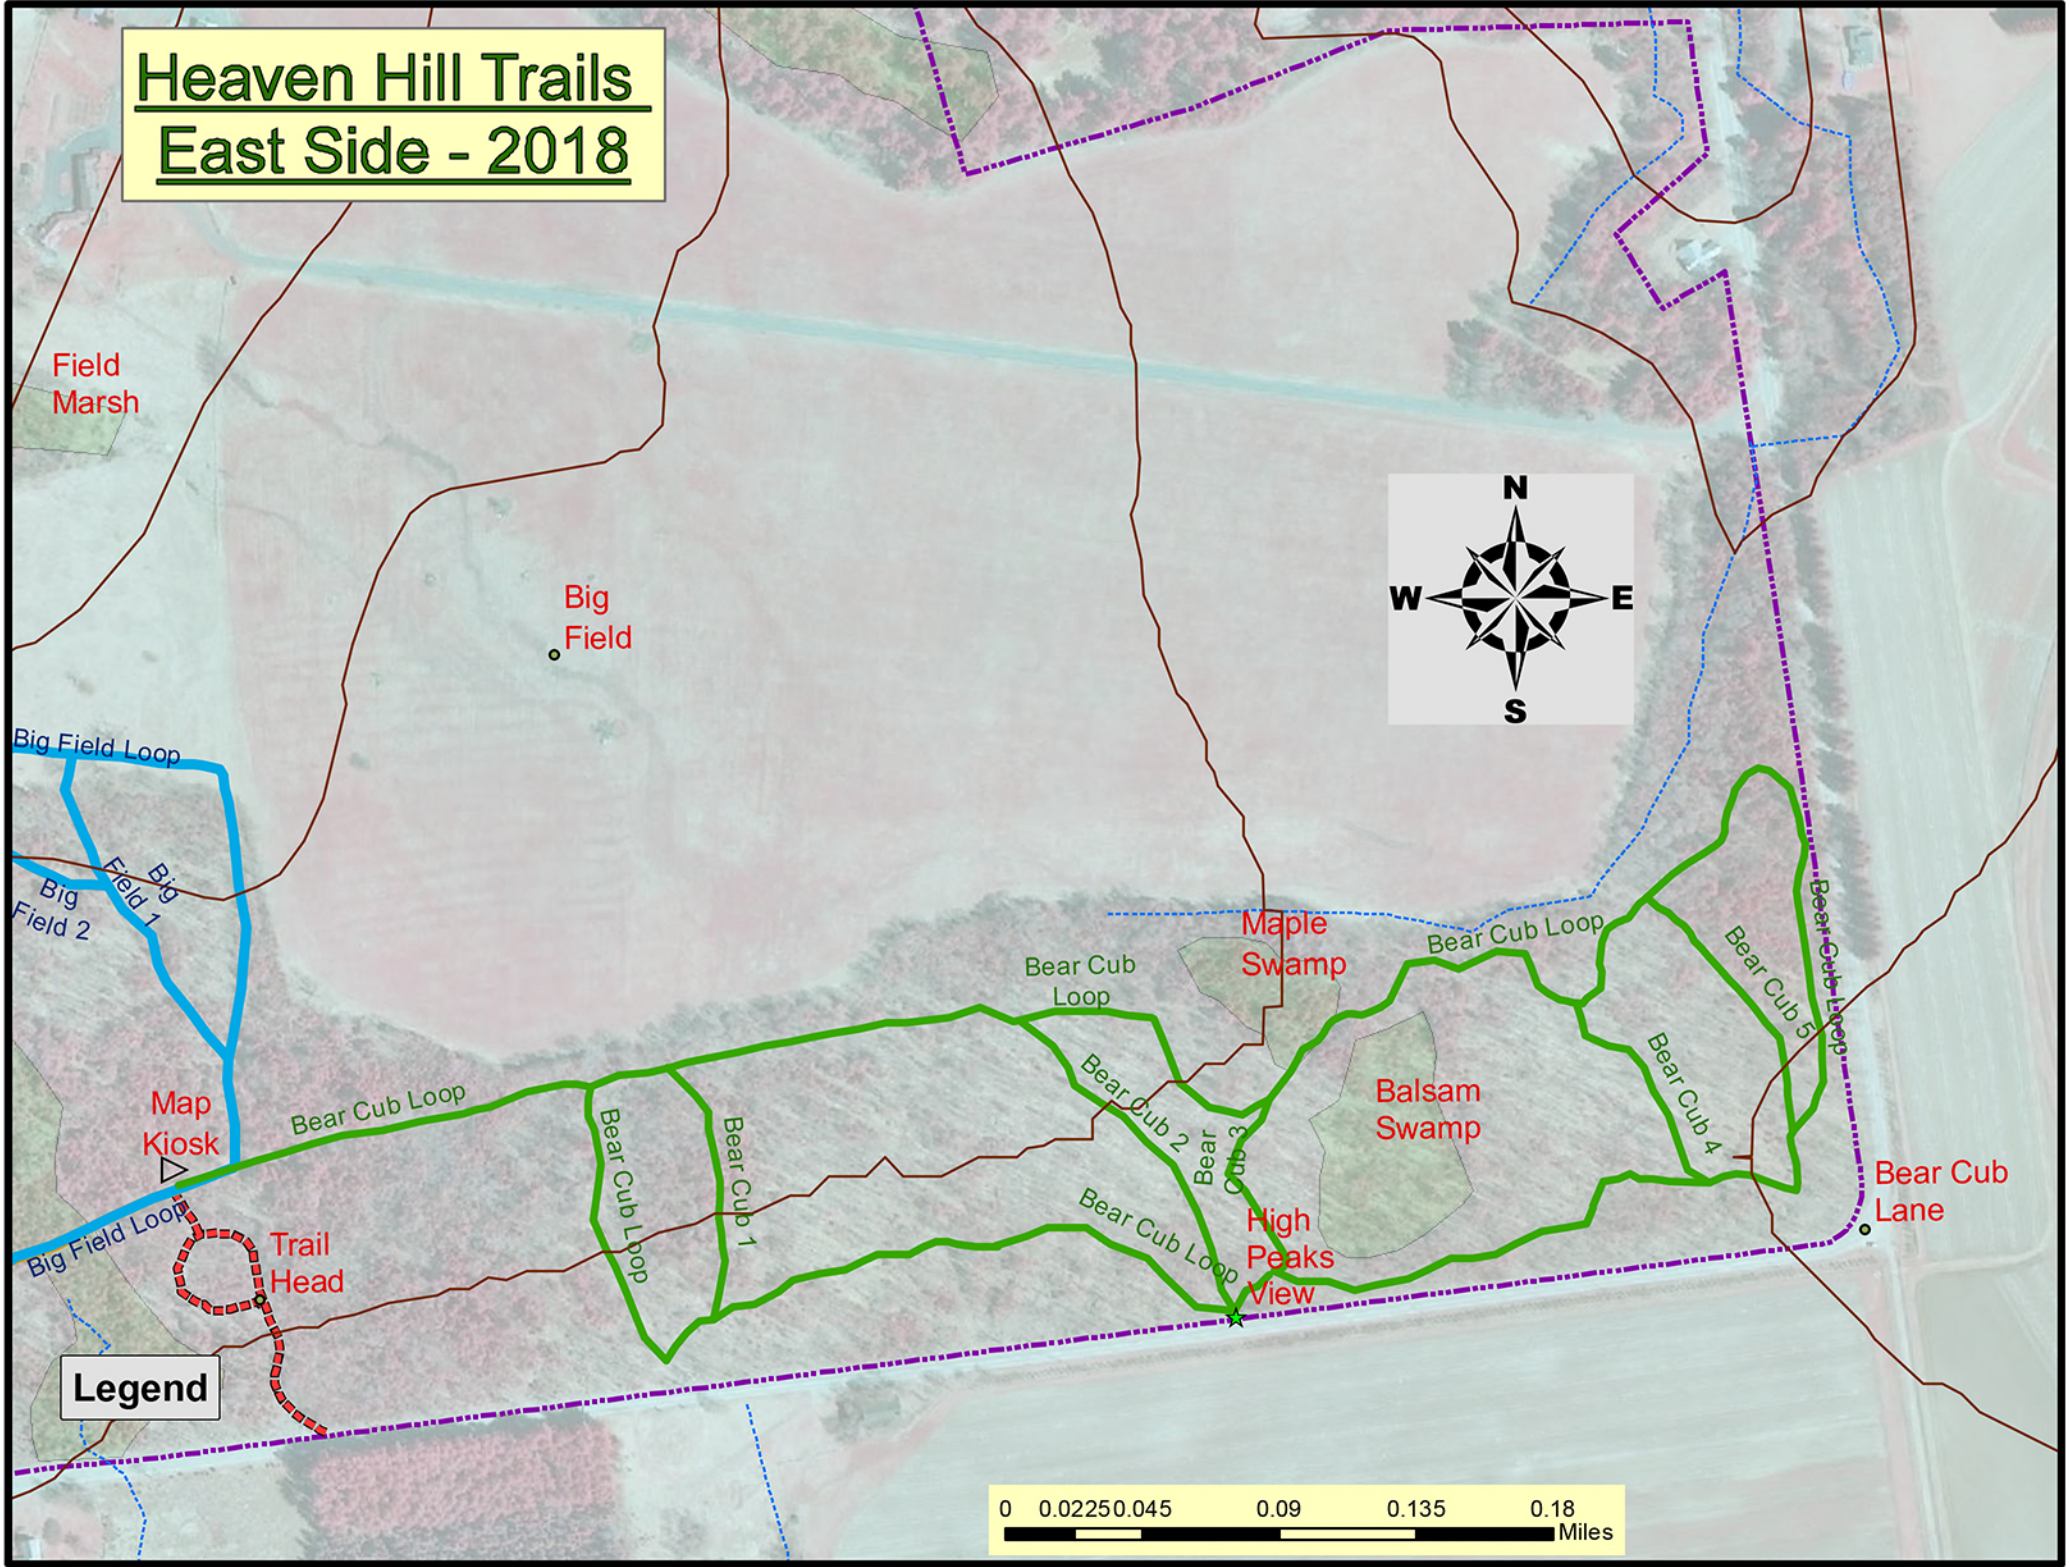

# Heaven Hill Trails East Side - 2018

Field Marsh

Big Field

Big Field Loop

Big Field 1  
Big Field 2

Map Kiosk

Bear Cub Loop

Trail Head

Legend

0 0.02250.045 0.09 0.135 0.18 Miles

Maple Swamp

Balsam Swamp

High Peaks View

Bear Cub Lane

Bear Cub Loop 1

Bear Cub Loop

Bear Cub 2

Bear Cub 3

Bear Cub Loop

Bear Cub Loop

Bear Cub 4

Bear Cub 5

Bear Cub Loop